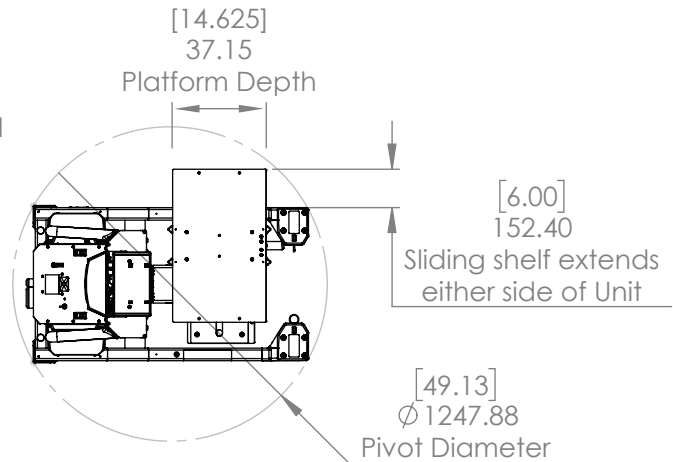

- ✓ 500 lb (227 kg) lift capacity
- ✓ Lifts and supports servers to over 52U high (8 ft or 2.44 m)
- ✓ Side-loading usability for loading parallel to racks on either side of an aisle
- ✓ Over 2° of platform angle tilt adjustment
- ✓ Optional 1-, 3-, or 5-year Extended Service and Warranty contracts

Working Dimensions	US	Metric
Platform Height, Extended	7.86'	2.4 m
Platform Height, Lowered	5.37"	13.6 cm
Shelf Movement per side	6.0"	15.2 cm
Movable Platform Width	14.6"	36.8 cm
Platform Width	24"	61.0 cm
Platform Angle Adjustment	2°	2°
Rear Caster Wheel Diameter	5"	12.7 cm
Front Caster Wheel Diameter	4"	10.2 cm
Caster Wheel Width	2"	5.08 cm
Zero Turn Radius*	0°	0°
Aisle & "T" Intersection Turn Limit	32"	81.3 cm
Minimum Aisle Width	25"	63.5 cm

*Unit can pivot on axis when front casters are unlocked

Product Dimensions	US	Metric
Unit Height (Lowered)	5' 9.4"	1.76m
Unit Height (Raised)	9' 2.8"	2.81m
Length	3' 8"	1.12m
Width	2' 0.5"	0.62m

Capacity and Weight	US	Metric
Capacity at Platform Center	500 lbs	227 kg
Capacity at Platform Edge	300 lb	136 kg
Total Unit Weight	455 lb	206 kg
Shipping Weight	557 lb	253 kg
Rated Cable Failure Load	4000 lb	1814 kg