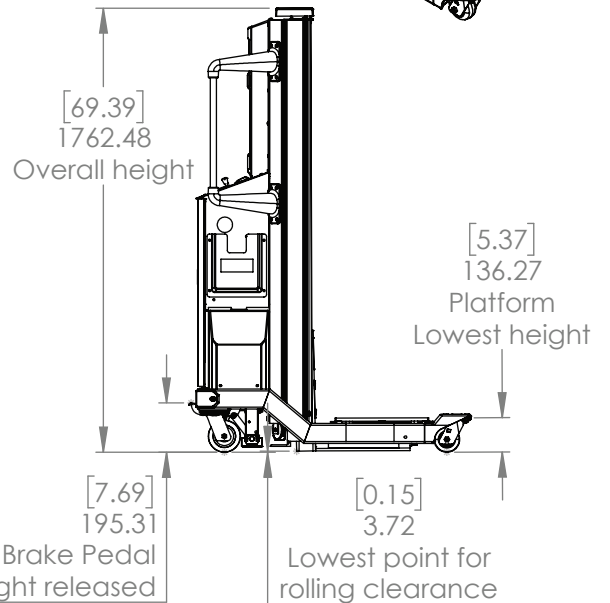

- ✓ 500 lb (227 kg) lift capacity
- ✓ Lifts and supports servers to over 52U high (8 ft or 2.44 m)
- ✓ Side-loading usability for loading parallel to racks on either side of an aisle
- ✓ Over 2° of platform angle tilt adjustment
- ✓ Optional 1-, 3-, or 5-year Extended Service and Warranty contracts

Working Dimensions	US	Metric
Platform Height, Extended	7.86'	2.4 m
Platform Height, Lowered	5.37"	13.6 cm
Shelf Movement per side	6.0"	15.2 cm
Movable Platform Width	14.6"	36.8 cm
Platform Width	24"	61.0 cm
Platform Angle Adjustment	2°	2°
Rear Caster Wheel Diameter	5"	12.7 cm
Front Caster Wheel Diameter	4"	10.2 cm
Caster Wheel Width	2"	5.08 cm
Zero Turn Radius*	0°	0°
Aisle & "T" Intersection Turn Limit	32"	81.3 cm
Minimum Aisle Width	25"	63.5 cm

*Unit can pivot on axis when front casters are unlocked

Product Dimensions	US	Metric
Unit Height (Lowered)	5' 9.4"	1.76m
Unit Height (Raised)	9' 2.8"	2.81m
Length	3' 8"	1.12m
Width	2' 0.5"	0.62m

Capacity and Weight	US	Metric
Capacity at Platform Center	500 lbs	227 kg
Capacity at Platform Edge	300 lb	136 kg
Total Unit Weight	455 lb	206 kg
Shipping Weight	557 lb	253 kg
Rated Cable Failure Load	4000 lb	1814 kg