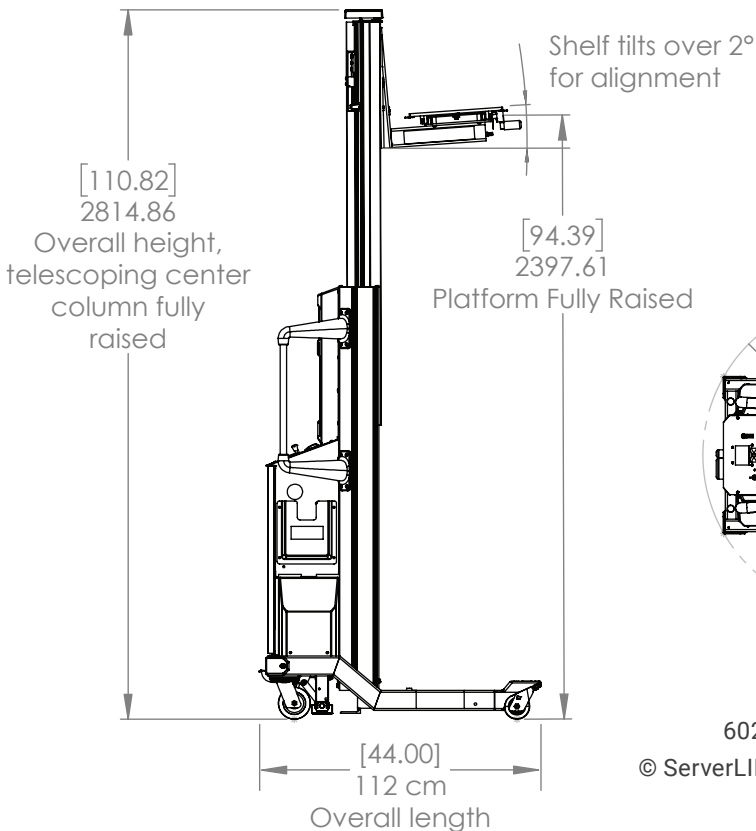

- ✓ 500 lb (227 kg) lift capacity
- ✓ Lifts and supports servers to over 52U high (8 ft or 2.44 m)
- ✓ Side-loading usability for loading parallel to racks on either side of an aisle
- ✓ Over 2° of platform angle tilt adjustment
- ✓ Optional 1-, 3-, or 5-year Extended Service and Warranty contracts

Working Dimensions	US	Metric
Platform Height, Extended	7.86'	2.4 m
Platform Height, Lowered	5.37"	13.6 cm
Shelf Movement per side	6.0"	15.2 cm
Movable Platform Width	14.6"	36.8 cm
Platform Width	24"	61.0 cm
Platform Angle Adjustment	2°	2°
Rear Caster Wheel Diameter	5"	12.7 cm
Front Caster Wheel Diameter	4"	10.2 cm
Caster Wheel Width	2"	5.08 cm
Zero Turn Radius*	0°	0°
Aisle & "T" Intersection Turn Limit	32"	81.3 cm
Minimum Aisle Width	25"	63.5 cm

*Unit can pivot on axis when front casters are unlocked

Product Dimensions	US	Metric
Unit Height (Lowered)	5' 9.4"	1.76m
Unit Height (Raised)	9' 2.8"	2.81m
Length	3' 8"	1.12m
Width	2' 0.5"	0.62m

Capacity and Weight	US	Metric
Capacity at Platform Center	500 lbs	227 kg
Capacity at Platform Edge	300 lb	136 kg
Total Unit Weight	455 lb	206 kg
Shipping Weight	557 lb	253 kg
Rated Cable Failure Load	4000 lb	1814 kg