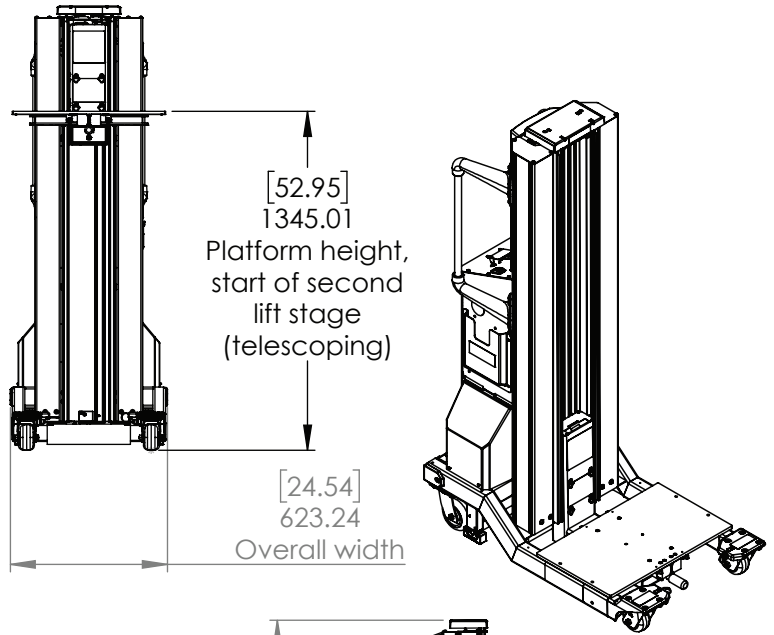

- ✓ 500 lb (227 kg) lift capacity
- ✓ Lifts and supports servers to over 52U high (8 ft or 2.44 m)
- ✓ Side-loading usability for loading parallel to racks on either side of an aisle
- ✓ Over 2° of platform angle tilt adjustment
- ✓ Optional 1-, 3-, or 5-year Extended Service and Warranty contracts

Working Dimensions	US	Metric
Platform Height, Extended	7.86'	2.4 m
Platform Height, Lowered	5.37"	13.6 cm
Shelf Movement per side	6.0"	15.2 cm
Movable Platform Width	14.6"	36.8 cm
Platform Width	24"	61.0 cm
Platform Angle Adjustment	2°	2°
Rear Caster Wheel Diameter	5"	12.7 cm
Front Caster Wheel Diameter	4"	10.2 cm
Caster Wheel Width	2"	5.08 cm
Zero Turn Radius*	0°	0°
Aisle & "T" Intersection Turn Limit	32"	81.3 cm
Minimum Aisle Width	25"	63.5 cm

*Unit can pivot on axis when front casters are unlocked

Product Dimensions	US	Metric
Unit Height (Lowered)	5' 9.4"	1.76m
Unit Height (Raised)	9' 2.8"	2.81m
Length	3' 8"	1.12m
Width	2' 0.5"	0.62m

Capacity and Weight	US	Metric
Capacity at Platform Center	500 lbs	227 kg
Capacity at Platform Edge	300 lb	136 kg
Total Unit Weight	455 lb	206 kg
Shipping Weight	557 lb	253 kg
Rated Cable Failure Load	4000 lb	1814 kg